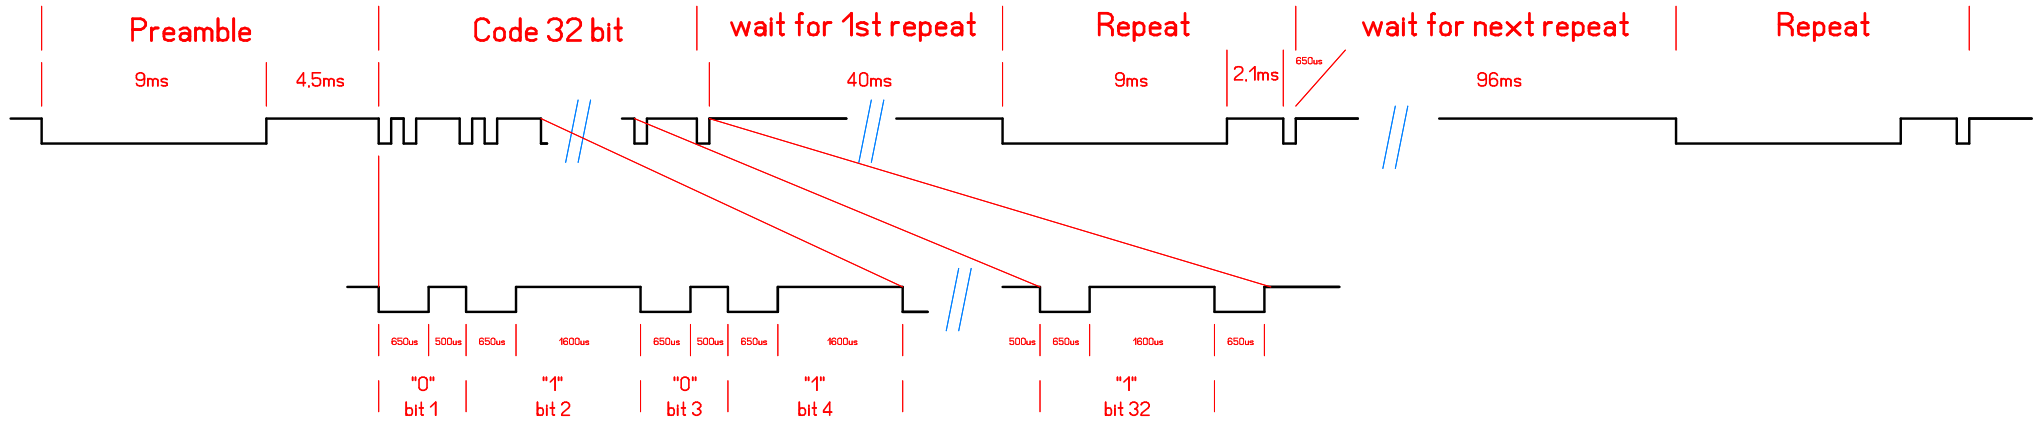

IR command from 24 button IR controller SKN

Carrier = 40 kHz